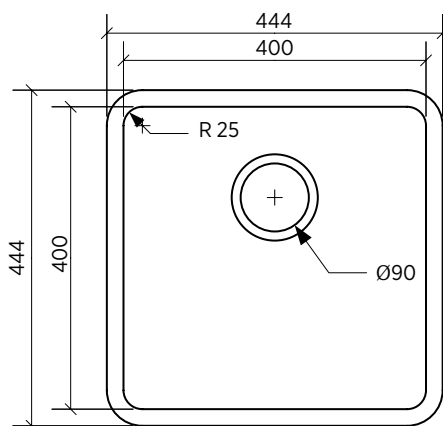

- Square lines and silk finish
- Superior rim finish, designed for abovement or undermount installation
- 1.0 mm thick premium 304 grade stainless steel
- Deep, large capacity bowls
- Easy to clean corners
- Sound deadening
- Designer basket waste

SUMMARY	Single bowl, standard-plus
ORDER CODE	SKS-KU400
WASTE	Includes basket waste
OVERFLOW	Optional overflow kit available
BOWL SIZE	400 x 400 mm, 200 mm deep
CAPACITY	32 litres
ACCESSORIES	A variety of accessories is available.

200 mm deep

SEIMA

bathroom | kitchen | laundry

seima.com.au

Please note

- All measurements are in millimetres.
- Always use the actual product to verify cutout.
- Specifications may vary without notice as part of our continuous improvement practices.